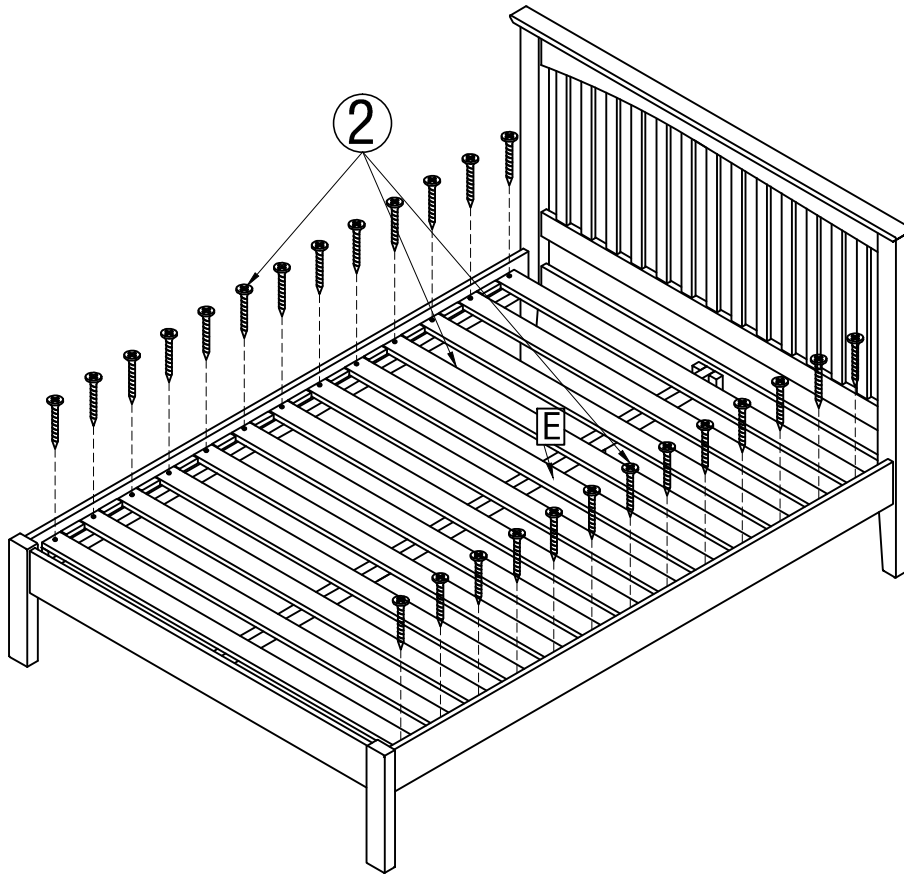

ASSEMBLY INSTRUCTIONS - GLADSTONE 5' BED

LIST OF PARTS

Ax1 Headboard

Bx1 Footboard

Cx2 Side Rail

Dx1 Center Rail

Ex15 Slats

HARDWARE

① Bolts - M6x12

8pcs

② Screw - 4x30

30pcs

③ Allen key - M4

1pc

Step 1

Step 2

Step 3

Final