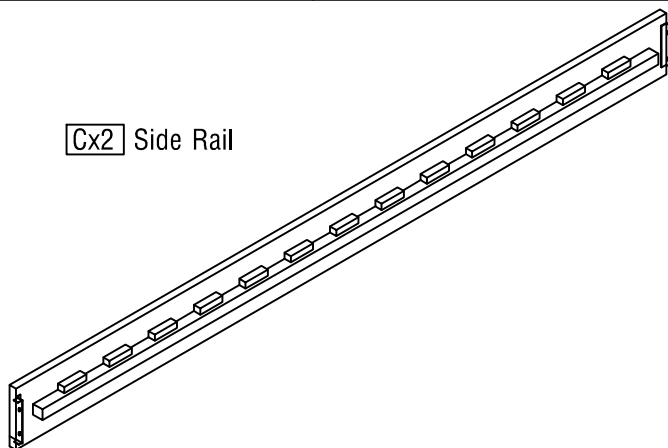

ASSEMBLY INSTRUCTIONS - GLADSTONE 5' BED

LIST OF PARTS

Ax1 Headboard

Bx1 Footboard

Cx2 Side Rail

Dx1 Center Rail

Ex15 Slats

HARDWARE

① Bolts - M6x12

8pcs

② Screw - 4x30

30pcs

③ Allen key - M4

1pc

Step 1

Step 2