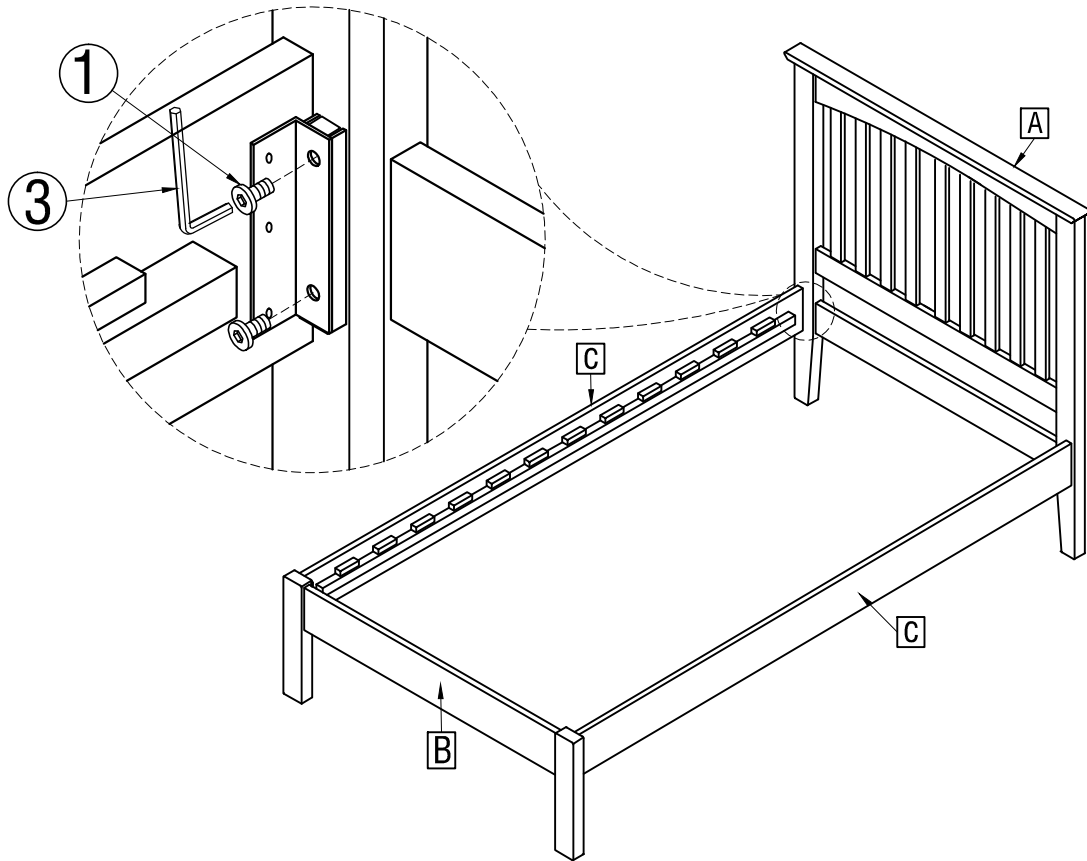

ASSEMBLY INSTRUCTIONS - GLADSTONE 3' BED

LIST OF PARTS

Ax1 Headboard

Bx1 Footboard

Cx2 Side Rail

Dx14 Slats

HARDWARE

① Bolts - M6x12

8pcs

② Screw - 4x30

28pcs

③ Allen key - M4

1pc

Step 1

Step 2