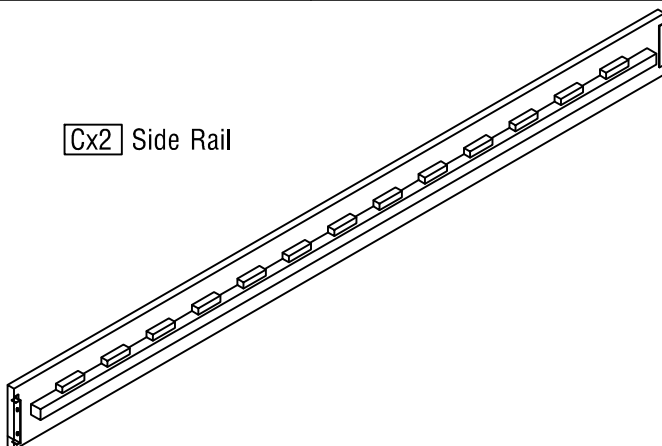

ASSEMBLY INSTRUCTIONS - GLADSTONE 3' BED

LIST OF PARTS

Ax1 Headboard

Bx1 Footboard

Cx2 Side Rail

Dx14 Slats

HARDWARE

① Bolts - M6x12

8pcs

② Screw - 4x30

28pcs

③ Allen key - M4

1pc

Step 1

Step 2