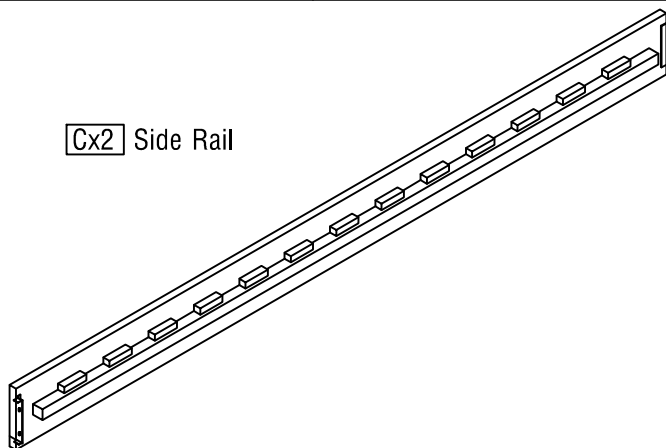

ASSEMBLY INSTRUCTIONS - GLADSTONE 4' BED

LIST OF PARTS

Ax1 Headboard

Bx1 Footboard

Cx2 Side Rail

Dx1 Center Rail

Ex14 Slats

HARDWARE

① Bolts - M6x12

8pcs

② Screw - 4x30

28pcs

③ Allen key - M4

1pc

Step 1

Step 2