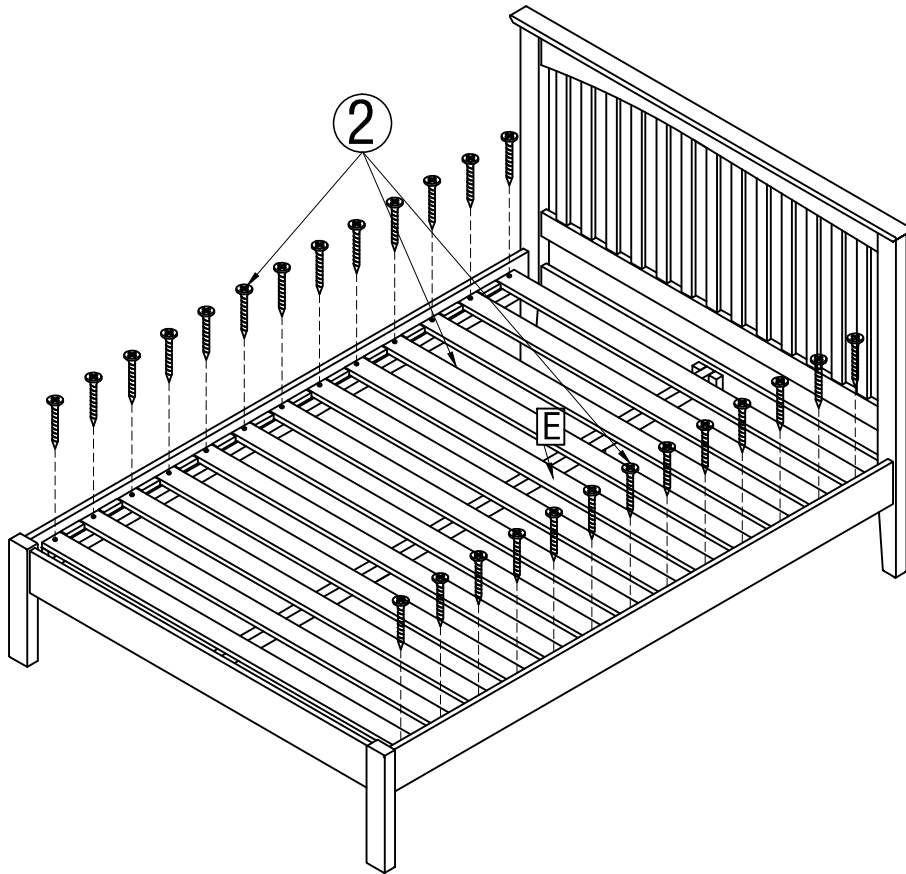

ASSEMBLY INSTRUCTIONS - GLADSTONE 4' BED

LIST OF PARTS

Ax1 Headboard

Bx1 Footboard

Cx2 Side Rail

Dx1 Center Rail

Ex14 Slats

HARDWARE

① Bolts - M6x12

8pcs

② Screw - 4x30

28pcs

③ Allen key - M4

1pc

Step 1

Step 2

Step 3

Final