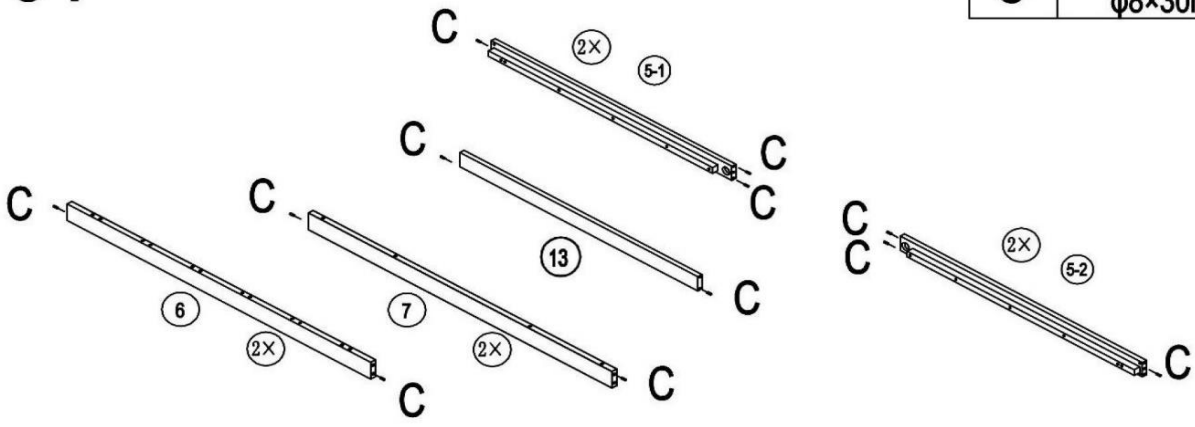

### HARDWARE

A	 φ6×30mm	48
B		8
C	 φ8×30mm	22
D	 15mm φ6×70mm	10
J	 M6×120mm	2
L		4

E	 15mm M6×65mm	14
G	 8mm φ4×25mm	24
H		1
I	 Screw driver (not provided)	1
K	 NUT M6	4
M	 Spanner	2

# COMPONENTS

01

C	 φ8×30mm	22
---	--------------------------------------------------------------------------------------------------	----

02

A	 φ6×30mm	48
---	--------------------------------------------------------------------------------------------------	----