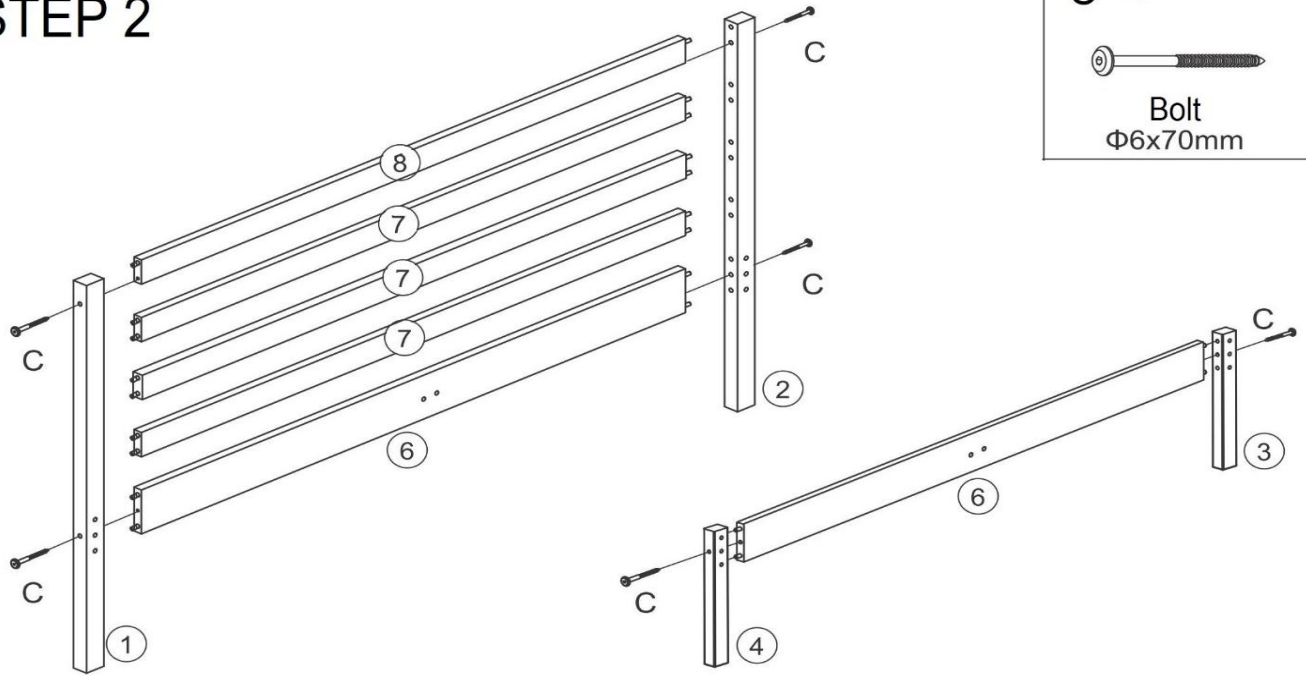

ASSEMBLY INSTRUCTIONS

Maxwell Double Wooden Bed In A Box (4ft 6)

HARDWARE

A x28  Wood Dowel Φ8x30mm	B x1  Allen Key M4	C x8  Bolt Φ6x70mm	D x8  Bolt M6x65mm	E x8  T-Nut
F x28  Screw Φ4x25mm	L x3  Bolt Φ6x50mm	I x1  Screw Driver (not provided)		

COMPONENTS

STEP 1

STEP 2

STEP 3

C x2 Bolt Φ6x70mm	D x8 Bolt M6x65mm	E x8 T-Nut
--------------------------------	--------------------------------	----------------------

STEP 4

L x3

Bolt
Φ6x50mm

STEP 5

F x28

Screw
Φ4x25mm