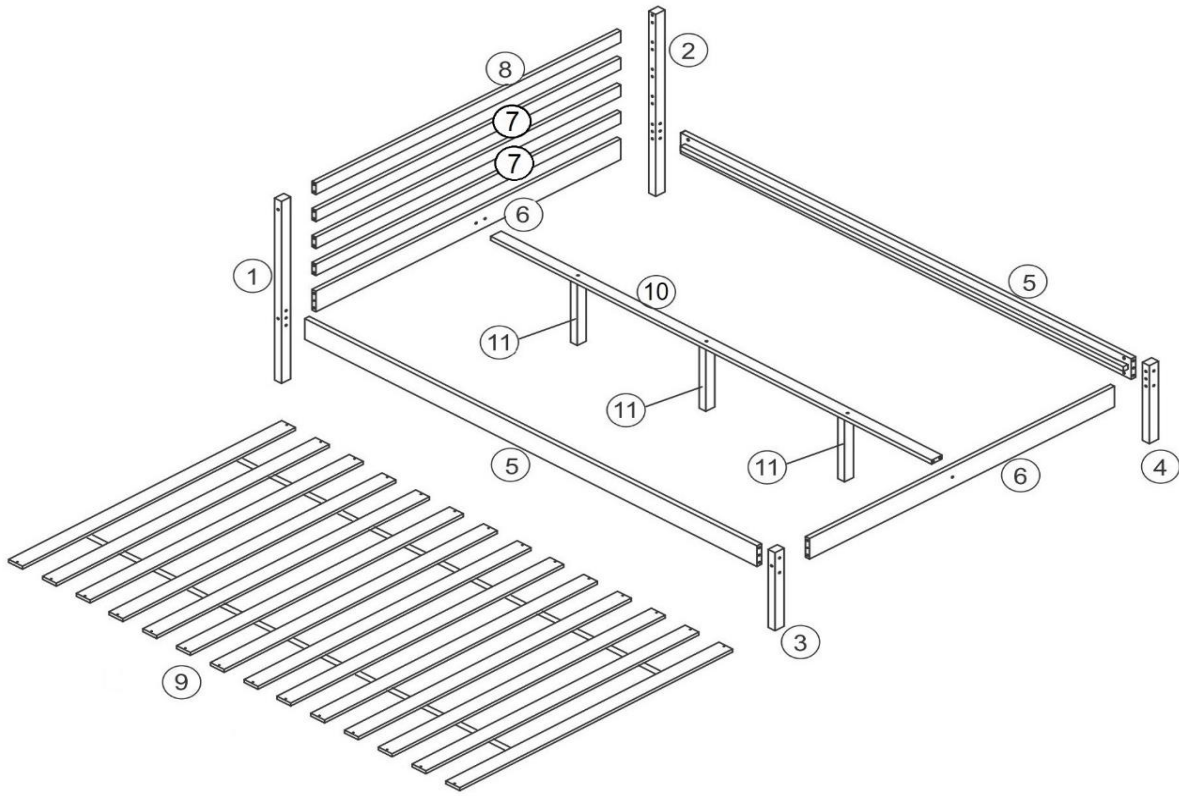

ASSEMBLY INSTRUCTIONS

Maxwell Double Wooden Bed In A Box (4ft 6)

HARDWARE

A x28  Wood Dowel Φ8x30mm	B x1  Allen Key M4	C x8  Bolt Φ6x70mm	D x8  Bolt M6x65mm	E x8  T-Nut
F x28  Screw Φ4x25mm	L x3  Bolt Φ6x50mm	I x1  Screw Driver (not provided)		

COMPONENTS

STEP 1

STEP 2

STEP 3

C x2 Bolt Φ6x70mm	D x8 Bolt M6x65mm	E x8 T-Nut
--------------------------------	--------------------------------	----------------------

STEP 4

L x3

Bolt
Φ6x50mm

STEP 5

F x28

Screw
Φ4x25mm