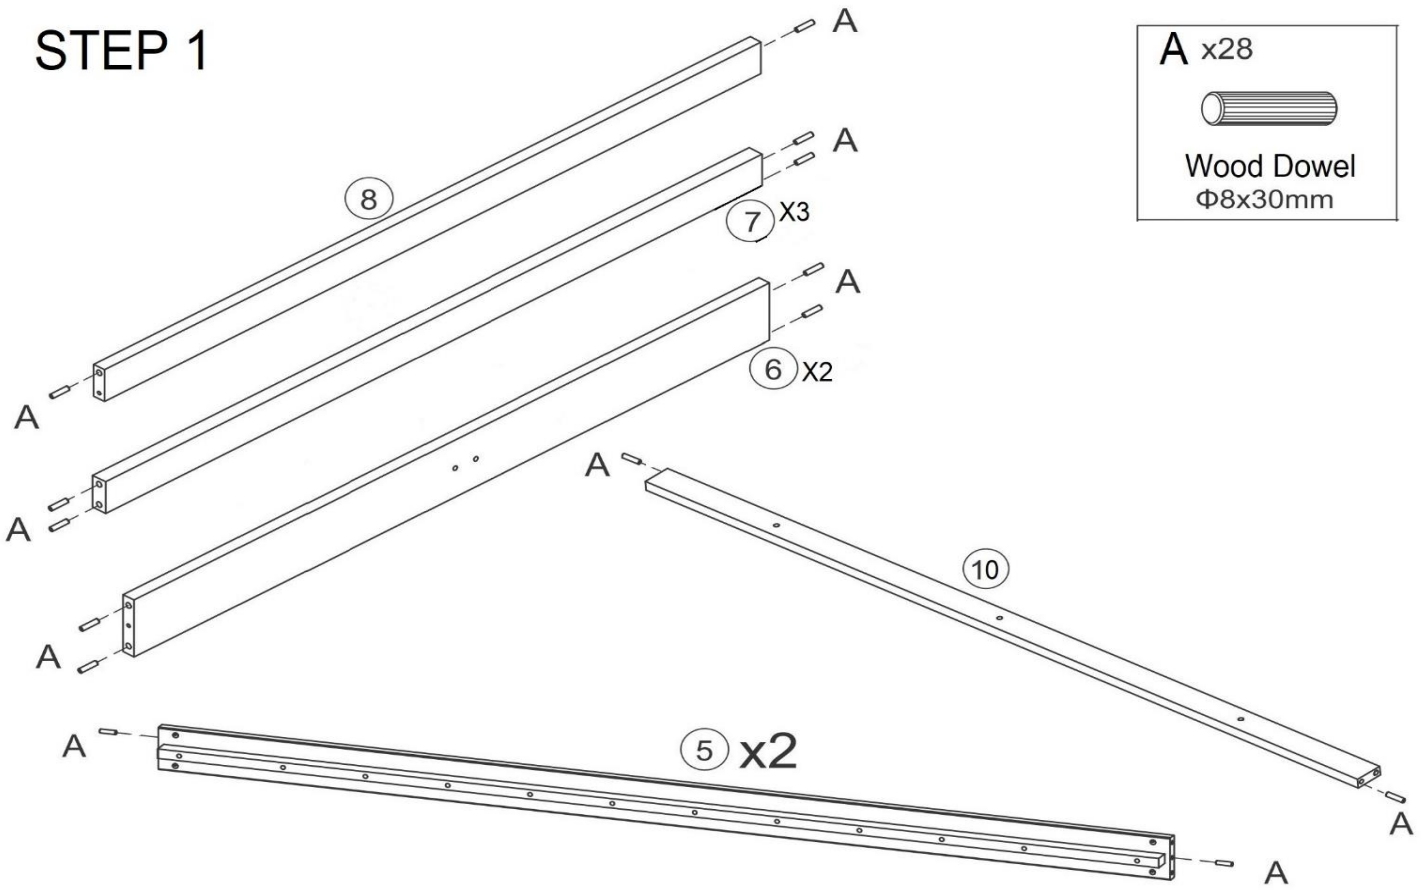

ASSEMBLY INSTRUCTIONS

Maxwell Double Wooden Bed In A Box (4ft 6)

HARDWARE

A x28  Wood Dowel Φ8x30mm	B x1  Allen Key M4	C x8  Bolt Φ6x70mm	D x8  Bolt M6x65mm	E x8  T-Nut
F x28  Screw Φ4x25mm	L x3  Bolt Φ6x50mm	I x1  Screw Driver (not provided)		

COMPONENTS

STEP 1

STEP 2

STEP 3

C x2 Bolt Φ6x70mm	D x8 Bolt M6x65mm	E x8 T-Nut
--------------------------------	--------------------------------	----------------------

STEP 4

L x3

Bolt
Φ6x50mm

STEP 5

F x28

Screw
Φ4x25mm