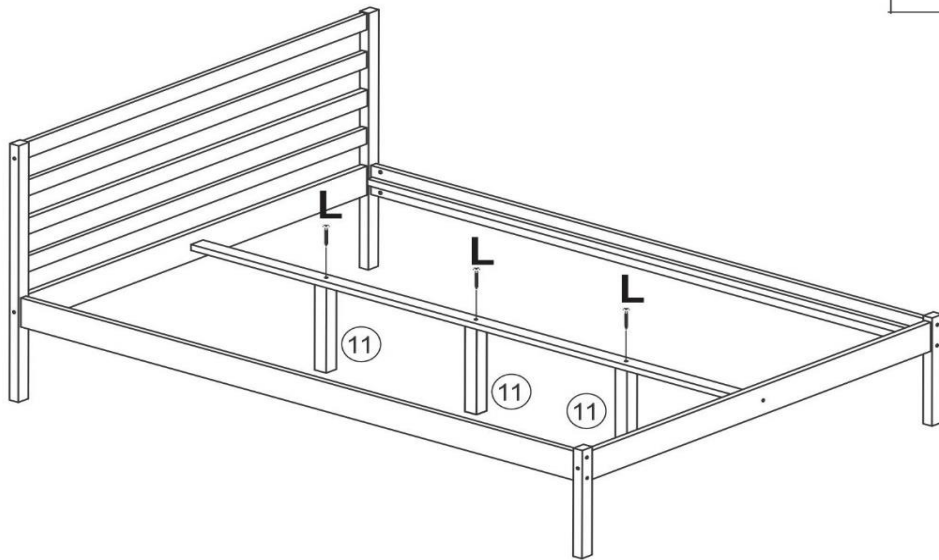

ASSEMBLY INSTRUCTIONS

Maxwell Double Wooden Bed In A Box (4ft 6)

HARDWARE

A x28  Wood Dowel Φ8x30mm	B x1  Allen Key M4	C x8  Bolt Φ6x70mm	D x8  Bolt M6x65mm	E x8  T-Nut
F x28  Screw Φ4x25mm	L x3  Bolt Φ6x50mm	I x1  Screw Driver (not provided)		

COMPONENTS

STEP 1

STEP 2

STEP 3

C x2 Bolt Φ6x70mm	D x8 Bolt M6x65mm	E x8 T-Nut
--------------------------------	--------------------------------	----------------------

STEP 4

L x3

Bolt
Φ6x50mm

STEP 5

F x28

Screw
Φ4x25mm