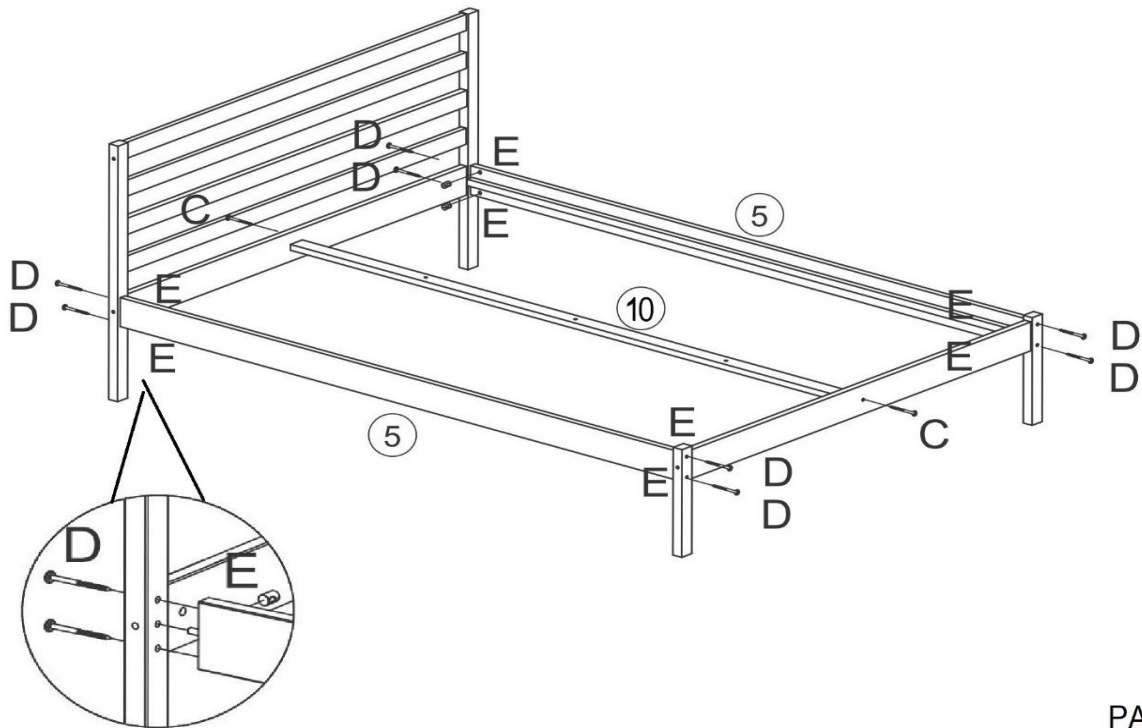

ASSEMBLY INSTRUCTIONS

Maxwell Double Wooden Bed In A Box (4ft 6)

HARDWARE

A x28  Wood Dowel Φ8x30mm	B x1  Allen Key M4	C x8  Bolt Φ6x70mm	D x8  Bolt M6x65mm	E x8  T-Nut
F x28  Screw Φ4x25mm	L x3  Bolt Φ6x50mm	I x1  Screw Driver (not provided)		

COMPONENTS

STEP 1

STEP 2

STEP 3

C x2 Bolt Φ6x70mm	D x8 Bolt M6x65mm	E x8 T-Nut
--------------------------------	--------------------------------	----------------------

STEP 4

L x3

Bolt
Φ6x50mm

STEP 5

F x28

Screw
Φ4x25mm