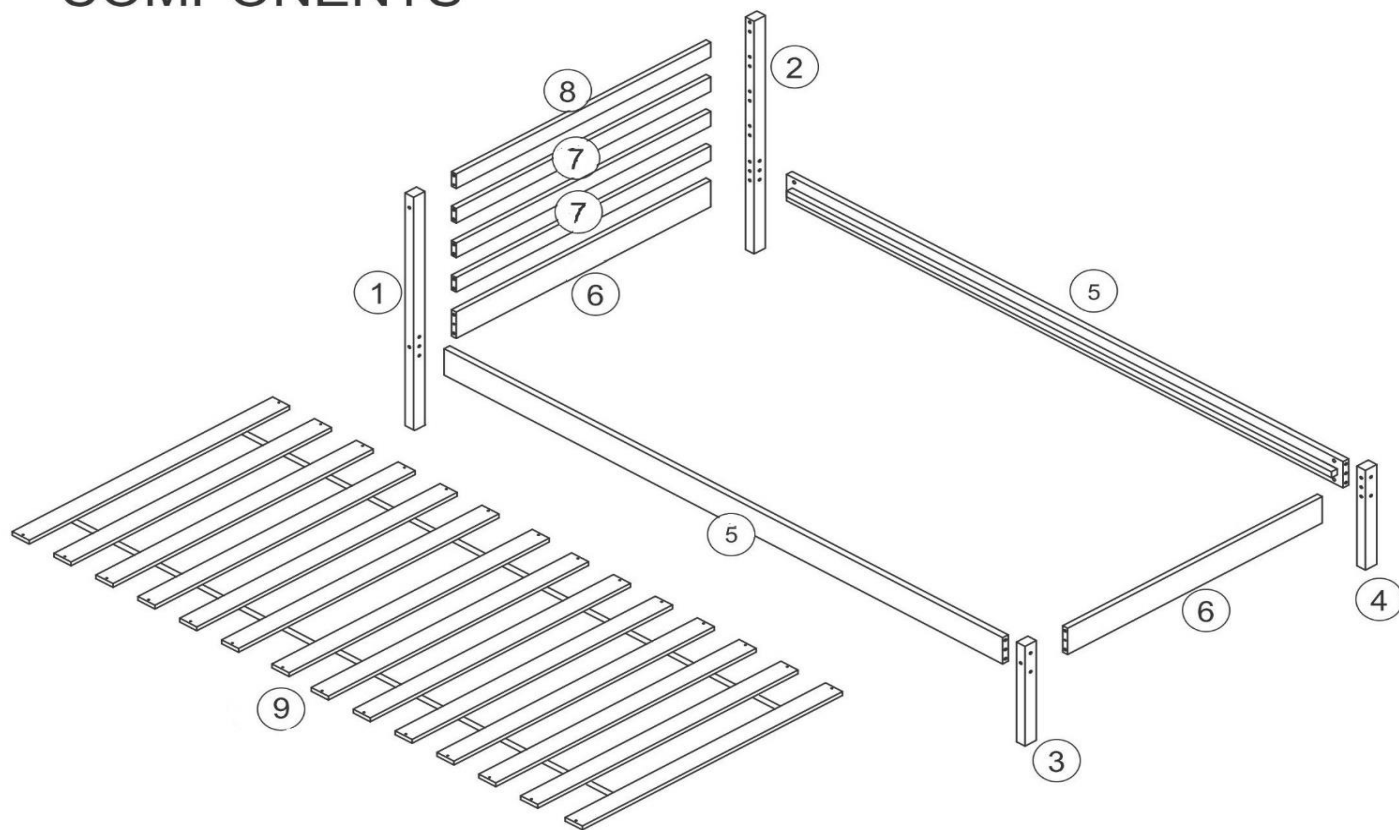

ASSEMBLY INSTRUCTIONS

Maxwell Single Wooden Bed In A Box (3ft)

HARDWARE

<p>A x26</p>  <p>Wood Dowel Φ8x30mm</p>	<p>B x1</p>  <p>Allen Key M4</p>	<p>C x6</p>  <p>Bolt Φ6x70mm</p>	<p>D x8</p>  <p>Bolt M6x65mm</p>	<p>E x8</p>  <p>T-Nut</p>
<p>F x28</p>  <p>Screw Φ4x25mm</p>	<p>I x1</p>  <p>Screw driver (Not Provided)</p>			

COMPONENTS

Step 01

Step 02

Step 03

Step 04

F x28

Screw
Φ4x25mm

Assembly Complete