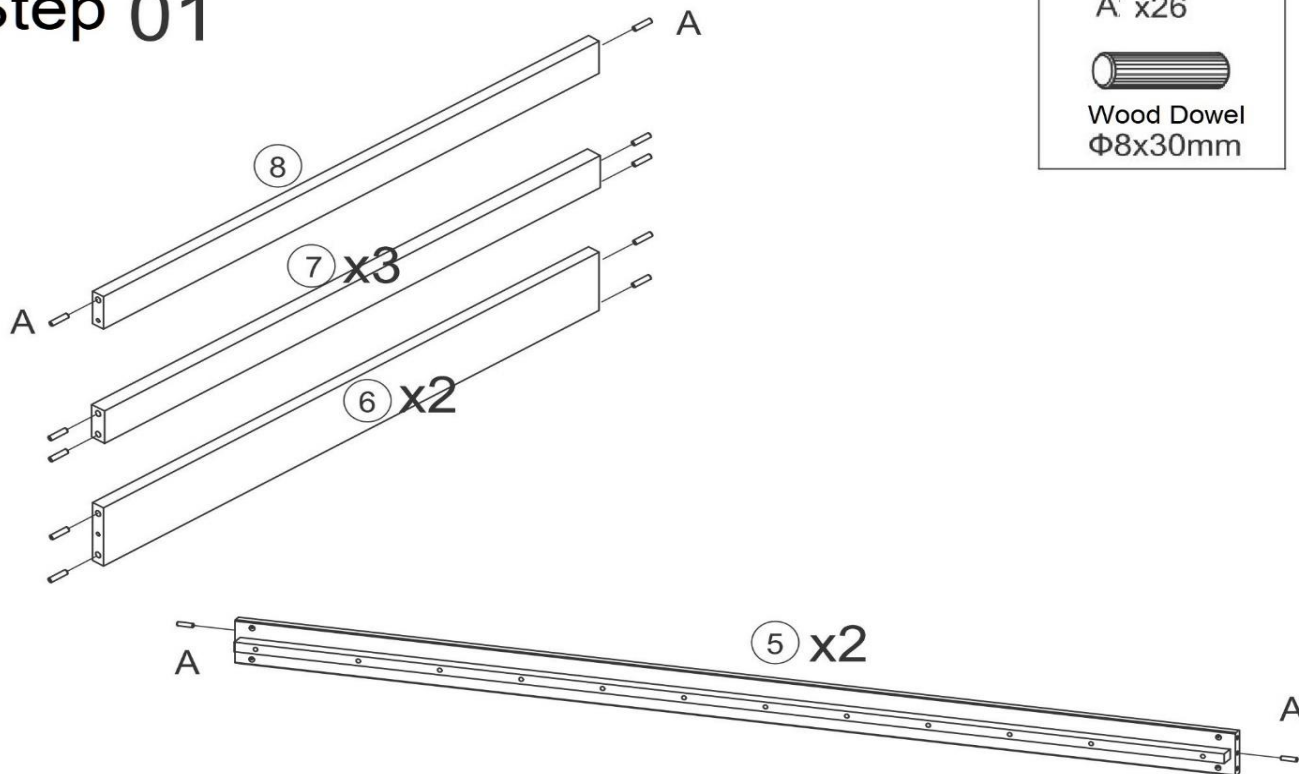

ASSEMBLY INSTRUCTIONS

Maxwell Single Wooden Bed In A Box (3ft)

HARDWARE

<p>A x26</p>  <p>Wood Dowel Φ8x30mm</p>	<p>B x1</p>  <p>Allen Key M4</p>	<p>C x6</p>  <p>Bolt Φ6x70mm</p>	<p>D x8</p>  <p>Bolt M6x65mm</p>	<p>E x8</p>  <p>T-Nut</p>
<p>F x28</p>  <p>Screw Φ4x25mm</p>	<p>I x1</p>  <p>Screw driver (Not Provided)</p>			

COMPONENTS

Step 01

Step 02

Step 03

Step 04

F x28

Screw
Φ4x25mm

Assembly Complete