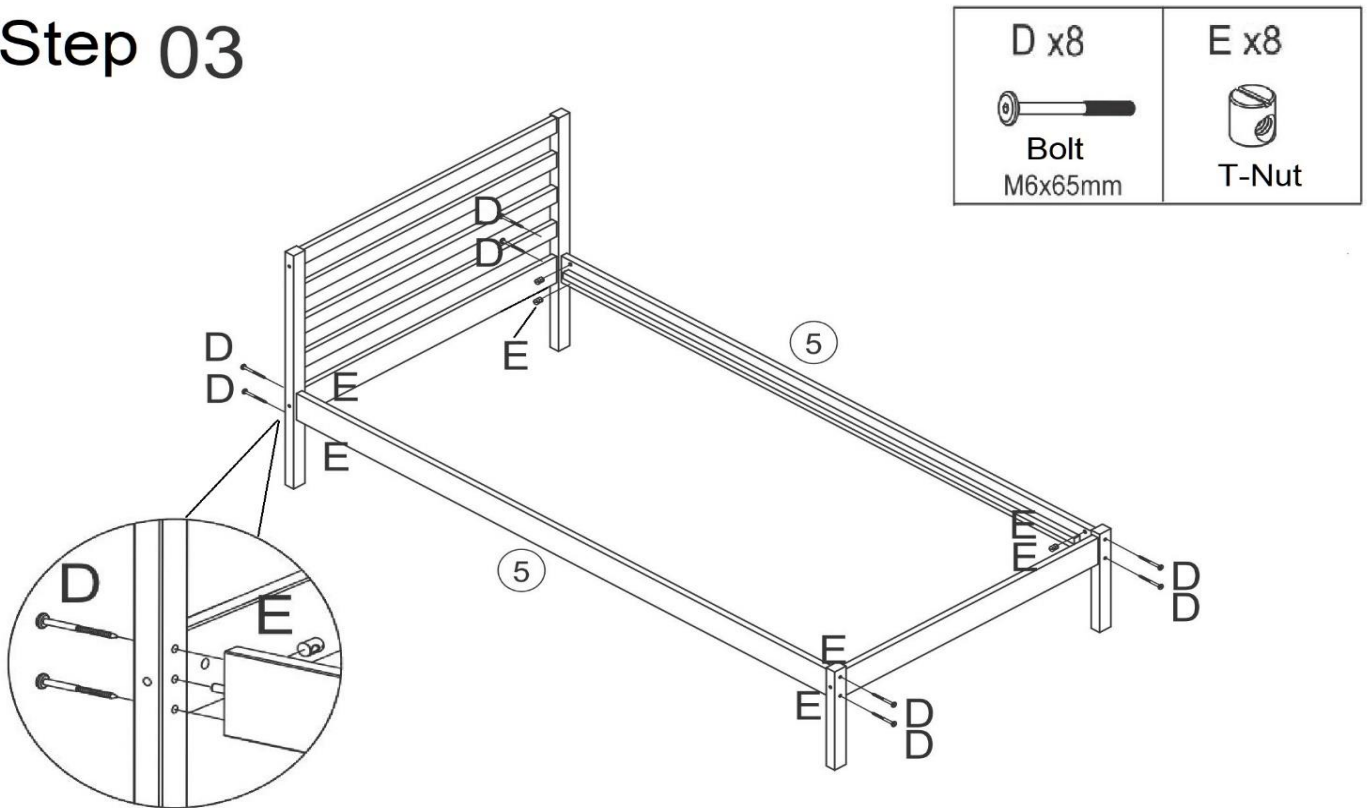

ASSEMBLY INSTRUCTIONS

Maxwell Single Wooden Bed In A Box (3ft)

HARDWARE

<p>A x26</p>  <p>Wood Dowel Φ8x30mm</p>	<p>B x1</p>  <p>Allen Key M4</p>	<p>C x6</p>  <p>Bolt Φ6x70mm</p>	<p>D x8</p>  <p>Bolt M6x65mm</p>	<p>E x8</p>  <p>T-Nut</p>
<p>F x28</p>  <p>Screw Φ4x25mm</p>	<p>I x1</p>  <p>Screw driver (Not Provided)</p>			

COMPONENTS

Step 01

Step 02

Step 03

Step 04

F x28

Screw
Φ4x25mm

Assembly Complete