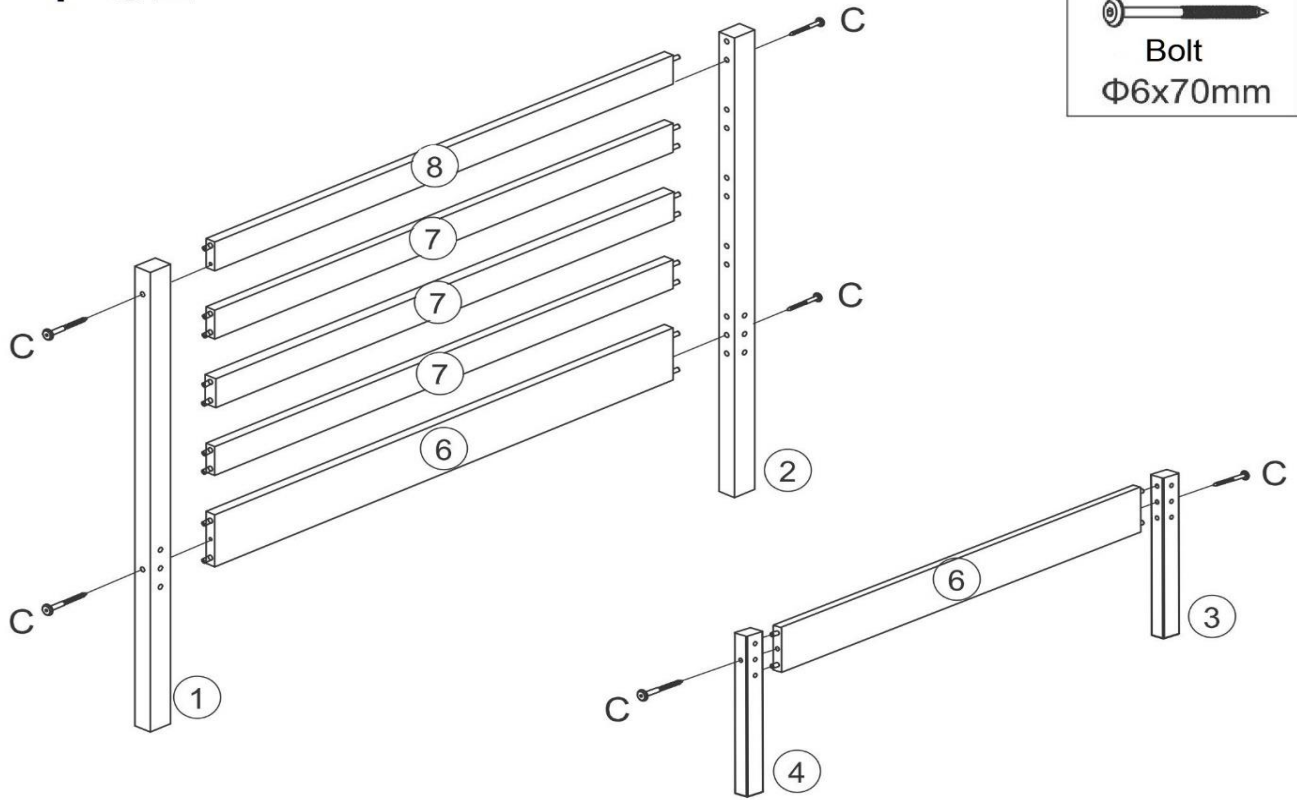

ASSEMBLY INSTRUCTIONS

Maxwell Single Wooden Bed In A Box (3ft)

HARDWARE

<p>A x26</p>  <p>Wood Dowel Φ8x30mm</p>	<p>B x1</p>  <p>Allen Key M4</p>	<p>C x6</p>  <p>Bolt Φ6x70mm</p>	<p>D x8</p>  <p>Bolt M6x65mm</p>	<p>E x8</p>  <p>T-Nut</p>
<p>F x28</p>  <p>Screw Φ4x25mm</p>	<p>I x1</p>  <p>Screw driver (Not Provided)</p>			

COMPONENTS

Step 01

Step 02

Step 03

Step 04

F x28

Screw
Φ4x25mm

Assembly Complete