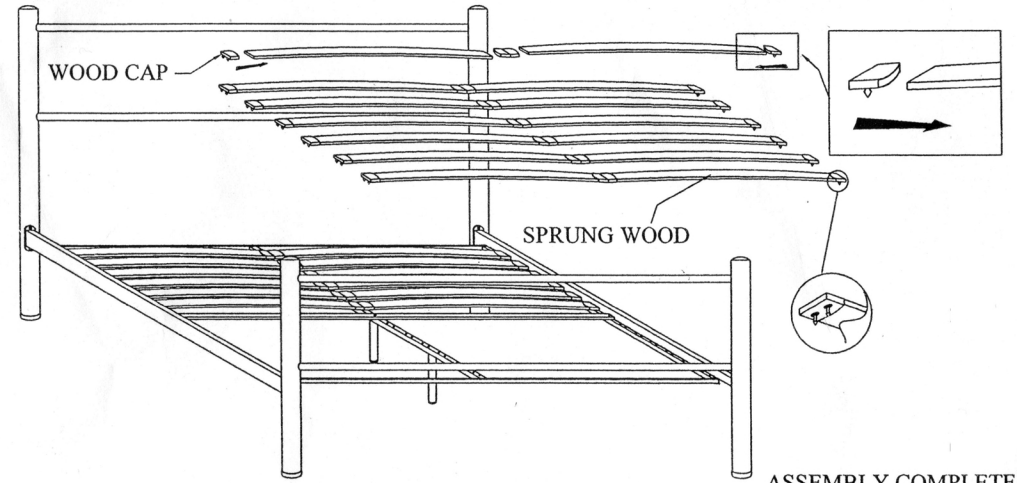

MODEL :METAL POST / SPRUNG WOOD BED BASE

SIZE :SMALL DOUBLE / DOUBLE / QUEEN / KING SINGLE / KING BED

ASSEMBLY INSTRUCTION

Part List							Hardware							
HEAD BOARD	FOOT BOARD	SIDE RAIL	CROSS RAIL	CENTRE RAIL	SUPPORT LEG	SPRUNG WOOD	WOOD CAP	WOOD CAP	M6 X 45mm	M6 X 40mm	M6 X 25mm	M6 HEX NUT	SPANNER	ALLEN KEY M4
1 pcs	1 pcs	2 pcs	3 HOLE 3 pcs	1 pcs	3 pcs	24 pcs	24 pcs	12 pcs	3 pcs	11 pcs	8 pcs	14 pcs	1 pcs	1 pcs

Step 1

Step 2

Step 3

ASSEMBLY COMPLETE

***CAUTION!**

Do not tighten bolts and screws until completely assembled!