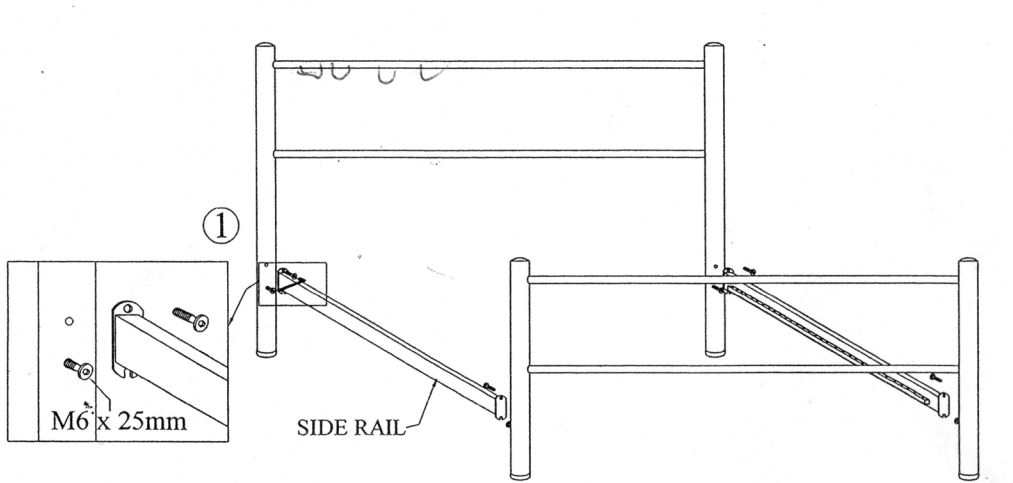

MODEL :METAL POST / SPRUNG WOOD BED BASE

SIZE :SMALL DOUBLE / DOUBLE / QUEEN / KING SINGLE / KING BED

ASSEMBLY INSTRUCTION

Part List							Hardware							
HEAD BOARD	FOOT BOARD	SIDE RAIL	CROSS RAIL	CENTRE RAIL	SUPPORT LEG	SPRUNG WOOD	WOOD CAP	WOOD CAP	M6 X 45mm	M6 X 40mm	M6 X 25mm	M6 HEX NUT	SPANNER	ALLEN KEY M4
1 pcs	1 pcs	2 pcs	3 HOLE 3 pcs	1 pcs	3 pcs	24 pcs	24 pcs	12 pcs	3 pcs	11 pcs	8 pcs	14 pcs	1 pcs	1 pcs