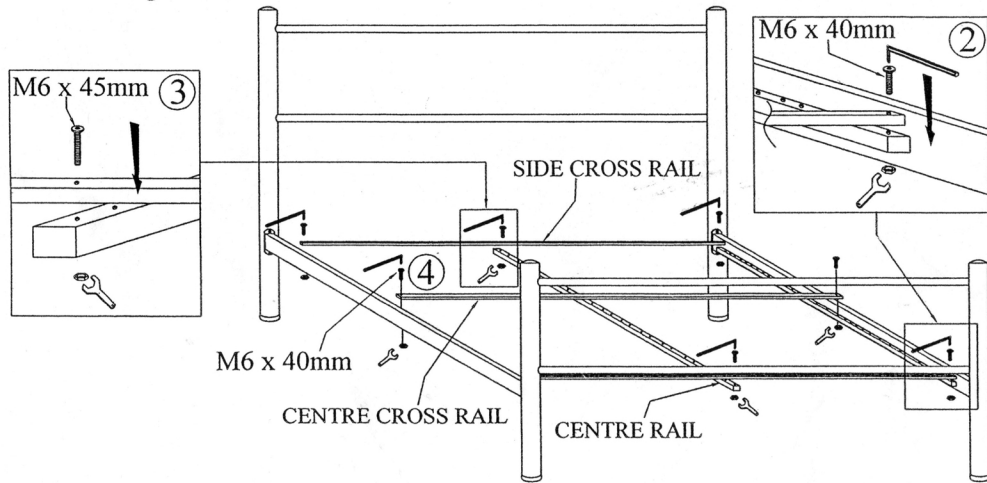

MODEL :METAL POST / SPRUNG WOOD BED BASE

SIZE :SMALL DOUBLE / DOUBLE / QUEEN / KING SINGLE / KING BED

ASSEMBLY INSTRUCTION

Part List							Hardware							
HEAD BOARD	FOOT BOARD	SIDE RAIL	CROSS RAIL	CENTRE RAIL	SUPPORT LEG	SPRUNG WOOD	WOOD CAP	WOOD CAP	M6 X 45mm	M6 X 40mm	M6 X 25mm	M6 HEX NUT	SPANNER	ALLEN KEY M4
1 pcs	1 pcs	2 pcs	3 HOLE 3 pcs	1 pcs	3 pcs	24 pcs	24 pcs	12 pcs	3 pcs	11 pcs	8 pcs	14 pcs	1 pcs	1 pcs

Step 1

Step 2

Step 3

ASSEMBLY COMPLETE

*CAUTION!

Do not tighten bolts and screws until completely assembled!