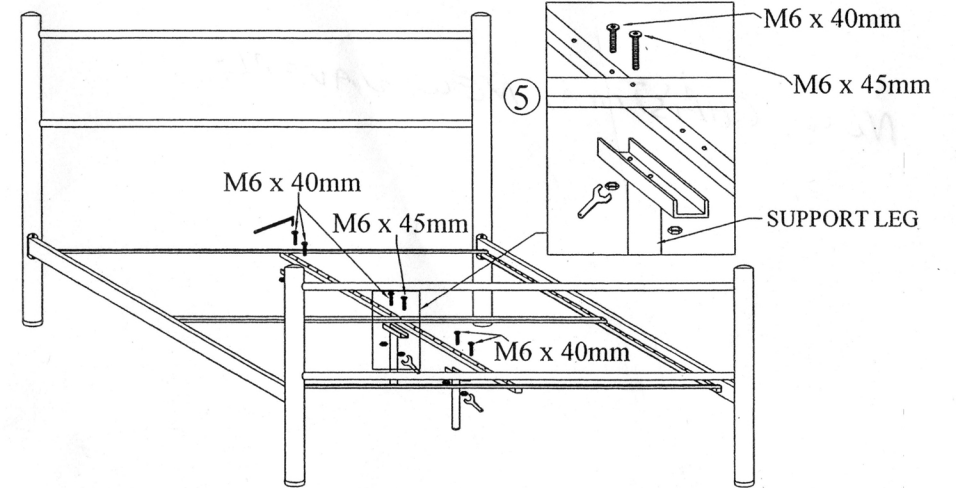

MODEL :METAL POST / SPRUNG WOOD BED BASE

SIZE :SMALL DOUBLE / DOUBLE / QUEEN / KING SINGLE / KING BED

ASSEMBLY INSTRUCTION

Part List							Hardware							
HEAD BOARD	FOOT BOARD	SIDE RAIL	CROSS RAIL	CENTRE RAIL	SUPPORT LEG	SPRUNG WOOD	WOOD CAP	WOOD CAP	M6 X 45mm	M6 X 40mm	M6 X 25mm	M6 HEX NUT	SPANNER	ALLEN KEY M4
1 pcs	1 pcs	2 pcs	3 HOLE 3 pcs	1 pcs	3 pcs	24 pcs	24 pcs	12 pcs	3 pcs	11 pcs	8 pcs	14 pcs	1 pcs	1 pcs

Step 1

Step 2

Step 3

ASSEMBLY COMPLETE

*CAUTION!

Do not tighten bolts and screws until completely assembled!